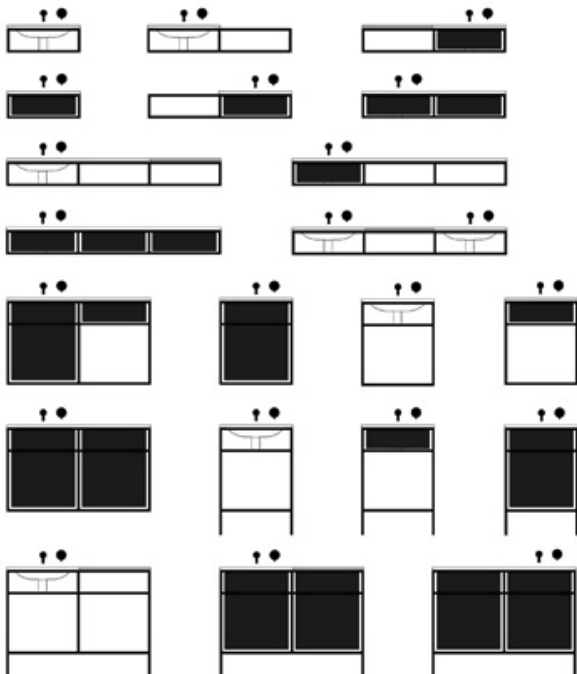

DIMENSIONS

Various

Designed by Norm. Architects, Frame is a modular system of bathroom consoles and furniture. Featuring a minimalist design, the flexible Frame system consists of a number of black graphic frames, customisable depending on your needs and functional purpose. The main steel structure is designed to accommodate the basin as well as a counter top in various material such as wood, LivingTec®, marble and stone, while the inside allows you to hang a varnished wood cabinet or a drawer for storage. Thanks to its versatility, Frame is a perfect solution for any living space.