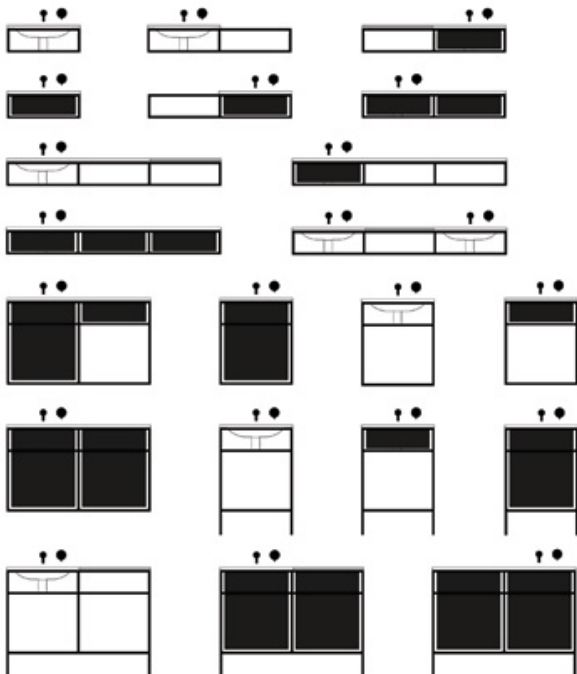

**DIMENSIONS**

Various

Designed by Norm. Architects, Frame is a modular system of bathroom consoles and furniture. Featuring a minimalist design, the flexible Frame system consists of a number of black graphic frames, customisable depending on your needs and functional purpose. The main steel structure is designed to accommodate the basin as well as a counter top in various material such as wood, LivingTec®, marble and stone, while the inside allows you to hang a varnished wood cabinet or a drawer for storage. Thanks to its versatility, Frame is a perfect solution for any living space.